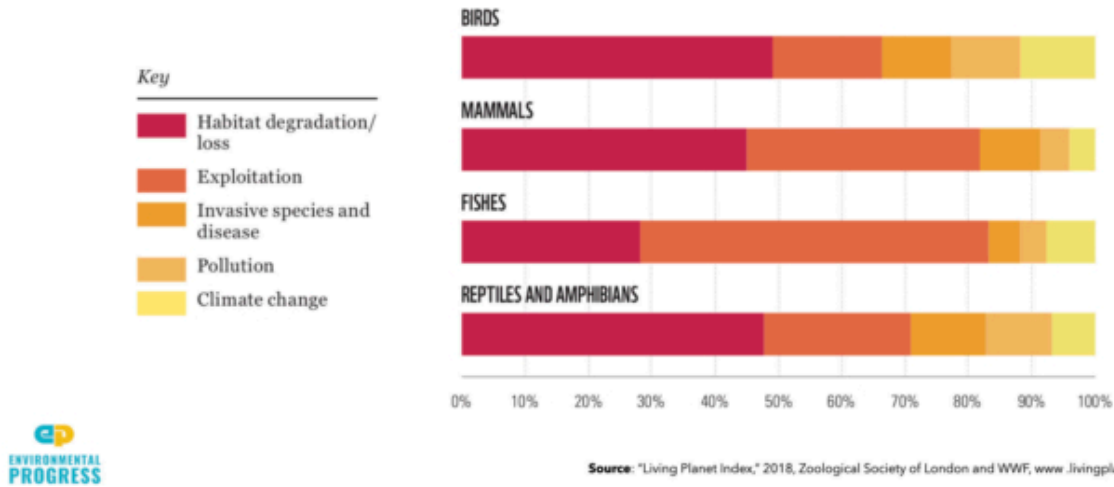

Habitat loss and degradation and overexploitation remain the most significant drivers of biodiversity decline

Environmental Progress?

90

2020 1000 COP26

1.5

COP 1.5 2050

1.5 NDC

20

31

This entry was posted on Sunday, November 14th, 2021 at 1:30 pm and is filed under ... You can follow any responses to this entry through the Comments (RSS) feed. Both comments and pings are currently closed.