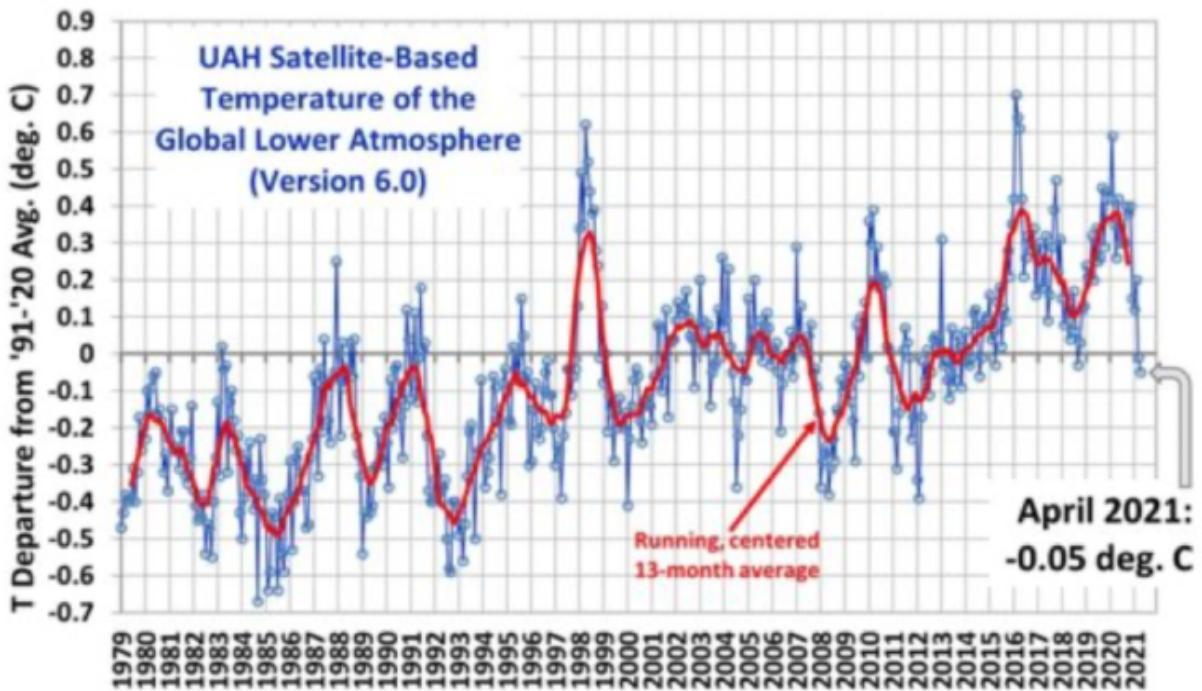

Global Energy Policy Research | GEPR

GEPR <http://agorajp.com/>

4

?? ? - Saturday, May 8th, 2021

2021

(UAH) NASA

1991 2020 13 9000m

Marcphoto/iStock