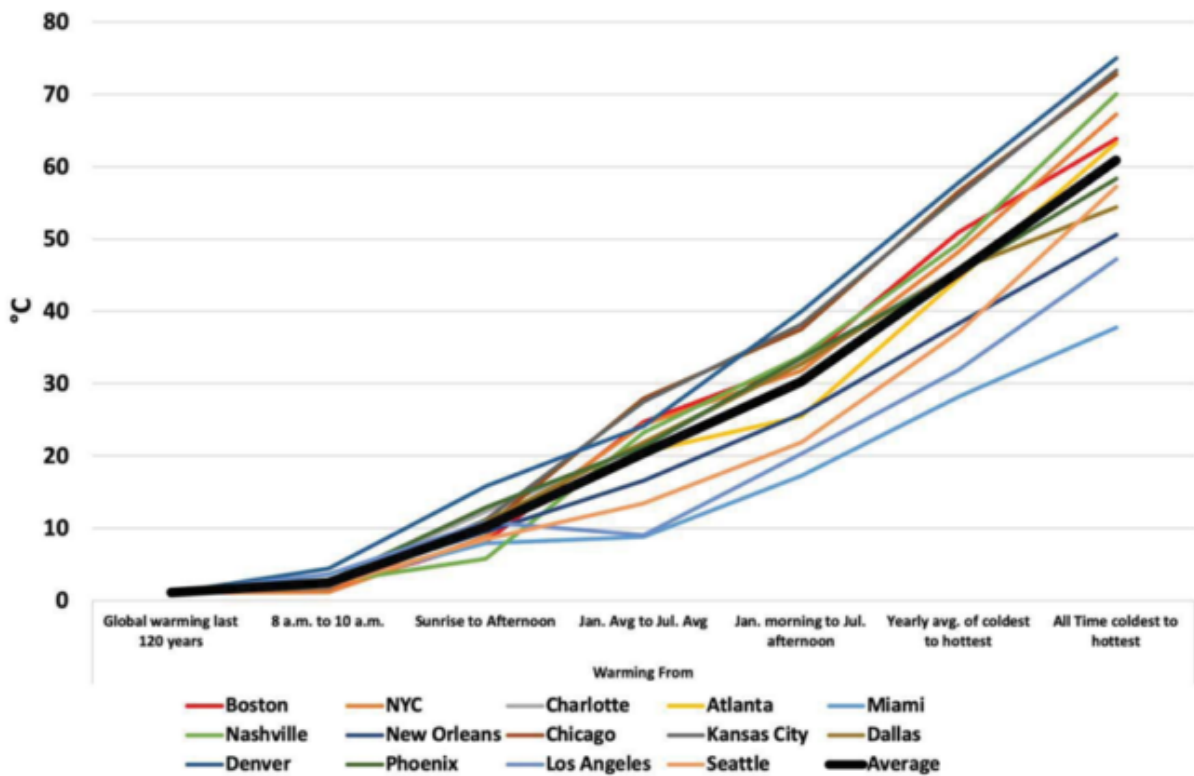

Temperature Changes People Know How To Handle