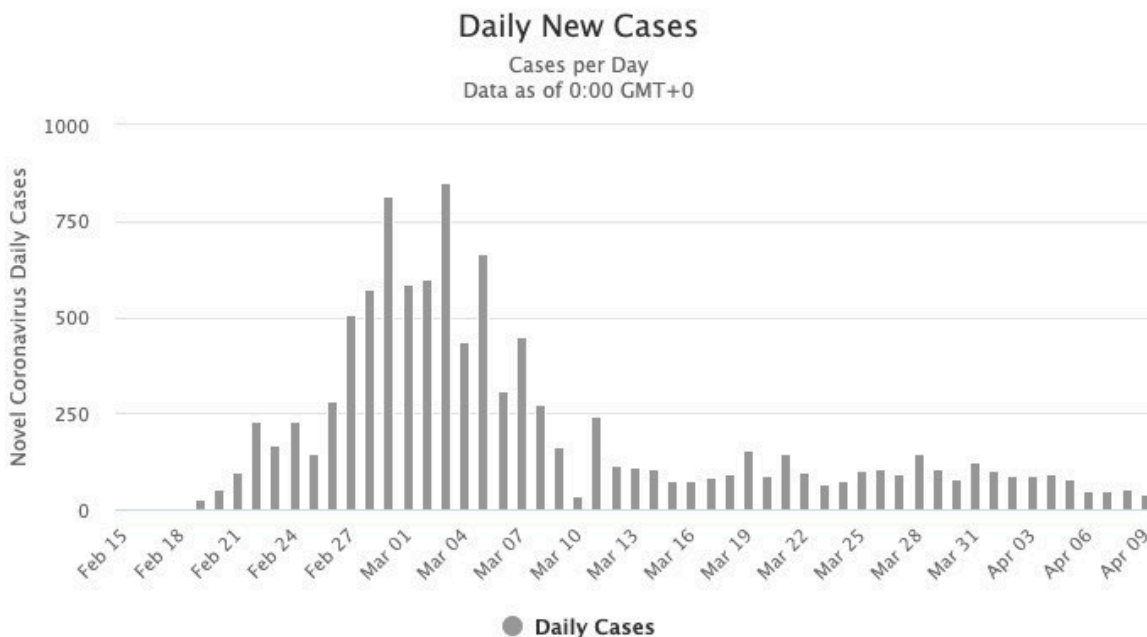

??

<https://t.co/vRECFcOu0K>

— ????? (@RyuichiYoneyama) April 10, 2020

??

??

?????!!

Daily New Cases in South Korea

??
?